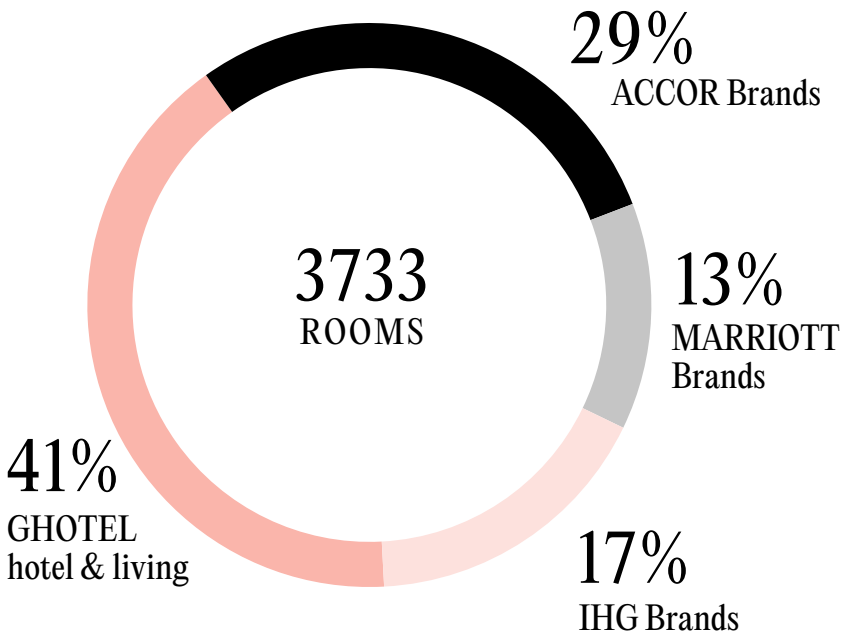

THE
**CHOCOLATE ON
 THE PILLOW**
 GROUP

PORTFOLIO
**OUR
 HOTELS**

BRAND OVERVIEW

**OUR
 BRANDS**

GHOTEL
 hotel & living

nestor
 HOTELS

ibis

**ibis
 budget**

**ibis
 STYLES**

NOVOTEL
 the hoxton

TRIBE

H
 Holiday Inn
 EIN IHG* HOTEL

H Holiday Inn
 Express
 EIN IHG* HOTEL

moxy
 HOTELS

PORTFOLIO

ROOM OVERVIEW

GHOTEL hotel & living	1.480 rooms	ACCOR	1.188 rooms
GHOTEL hotel & living Bochum	162 rooms	ibis budget Bayreuth	84 rooms
GHOTEL hotel & living Essen	174 rooms	ibis Styles Bayreuth	96 rooms
GHOTEL hotel & living Goettingen	144 rooms	ibis Duesseldorf Airport	180 rooms
GHOTEL hotel & living Hannover	329 rooms	Novotel Duesseldorf Airport	210 rooms
GHOTEL hotel & living Kiel	84 rooms	ibis Styles Pforzheim	122 rooms
GHOTEL hotel & living Koblenz	120 rooms	ibis Styles Munich Perlach	172 rooms
GHOTEL hotel & living Wuerzburg	204 rooms	TRIBE Baden-Baden*	136 rooms
nestor Hotel Neckarsulm	84 rooms	the hoxton Hamburg*	188 rooms
nestor Hotel Ludwigsburg	179 rooms	*soon to come	

IHG	593 rooms	MARRIOTT	472 rooms
Holiday Inn Deüsseldorf	209 rooms	moxy Cologne Bonn Airport	250 rooms
Holiday Inn Osnabrueck	158 rooms	moxy Cologne Muelheim	222 rooms
Holiday Inn Salzburg City	100 rooms		
Holiday Inn Express Guetersloh	126 rooms		