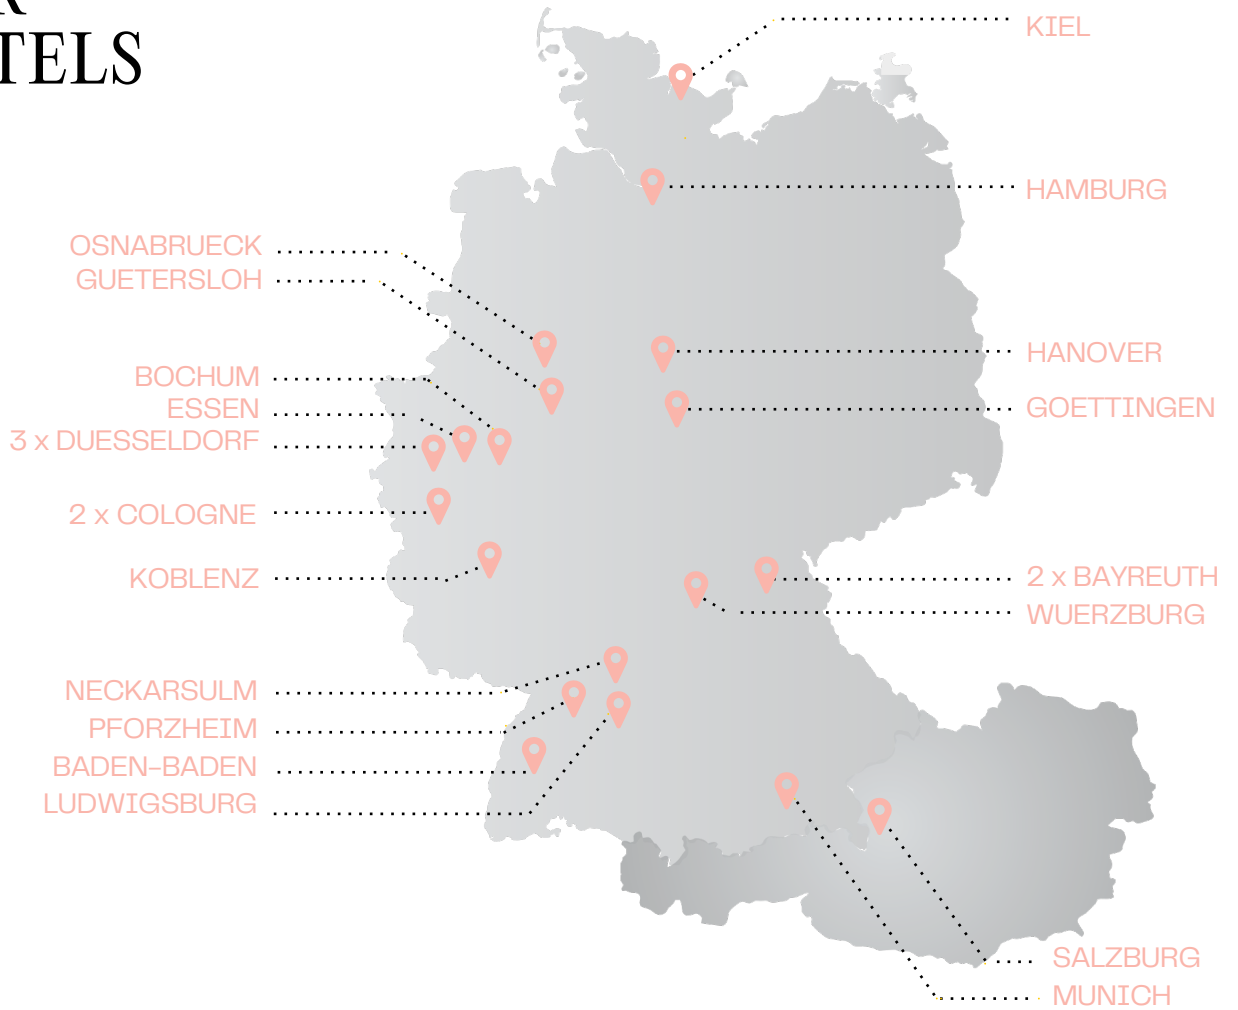

THE
**CHOCOLATE ON
 THE PILLOW**
 GROUP

PORTFOLIO
**OUR
 HOTELS**

BRAND OVERVIEW

**OUR
 BRANDS**

GHOTEL
 hotel & living

nestor
 HOTELS

ibis

**ibis
 budget**

**ibis
 STYLES**

NOVOTEL
 the hoxton

TRIBE

H
 Holiday Inn
 EIN IHG* HOTEL

H Holiday Inn
 Express
 EIN IHG* HOTEL

moxy
 HOTELS

PORTFOLIO

ROOM OVERVIEW

GHOTEL hotel & living	1.480 rooms	ACCOR	1.188 rooms
GHOTEL hotel & living Bochum	162 rooms	ibis budget Bayreuth	84 rooms
GHOTEL hotel & living Essen	174 rooms	ibis Styles Bayreuth	96 rooms
GHOTEL hotel & living Goettingen	144 rooms	ibis Duesseldorf Airport	180 rooms
GHOTEL hotel & living Hannover	329 rooms	Novotel Duesseldorf Airport	210 rooms
GHOTEL hotel & living Kiel	84 rooms	ibis Styles Pforzheim	122 rooms
GHOTEL hotel & living Koblenz	120 rooms	ibis Styles Munich Perlach	172 rooms
GHOTEL hotel & living Wuerzburg	204 rooms	TRIBE Baden-Baden*	136 rooms
nestor Hotel Neckarsulm	84 rooms	the hoxton Hamburg*	188 rooms
nestor Hotel Ludwigsburg	179 rooms	*soon to come	

IHG	593 rooms	MARRIOTT	472 rooms
Holiday Inn Deüsseldorf	209 rooms	moxy Cologne Bonn Airport	250 rooms
Holiday Inn Osnabrueck	158 rooms	moxy Cologne Muelheim	222 rooms
Holiday Inn Salzburg City	100 rooms		
Holiday Inn Express Guetersloh	126 rooms		